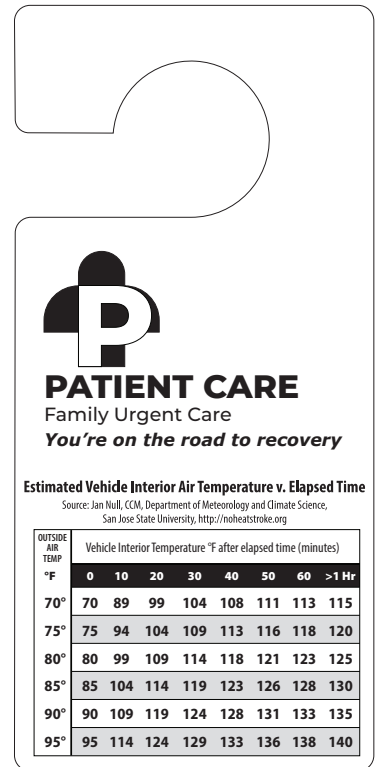

Auto Alert Safety Card

Never leave children or pets in a vehicle!

Interior Temperature Card with thermometer indicates internal auto temperature and alerts to the danger of leaving children and pets unattended in a parked vehicle. Includes one-color custom imprint area and stock exterior / interior time temperature chart on back of card.

Specifications:

Overall Product Size:
2-7/8"W × 6-1/8"H
16 pt. card stock

Imprint Area Size:
2-1/2"W × 1-3/4"H
Imprint on back

Weight: 20 lbs. /M

Pricing					
Qty./Item	250	500	1000	2500	5000
128	$2.12	$1.77	$1.59	$1.47	$1.39

Price includes a one-color imprint 5R

Other Charges					
Qty./Item	250	500	1000	2500	5000
Additional Colors/imprint	.44	.30	.23	.20	.19

Set-up/Copy Change: $31.25v 5T

PMS Color Match Charge: $25.00v

Production: 7-10 working days from art/order approval up to 2500

15-20 working days from art/order approval for 5000

Markets:

- Family Wellness
- Community Safety Programs
- Pet Services

Features:

- Educates on Vehicle High Heat Danger
- Hangs on Rear View Mirror
- Internal Auto Temperature

OUTSIDE AIR TEMP °F	Vehicle Interior Temperature °F after elapsed time (minutes)							
	0	10	20	30	40	50	60	>1 Hr
70°	70	89	99	104	108	111	113	115
75°	75	94	104	109	113	116	118	120
80°	80	99	109	114	118	121	123	125
85°	85	104	114	119	123	126	128	130
90°	90	109	119	124	128	131	133	135
95°	95	114	124	129	133	136	138	140